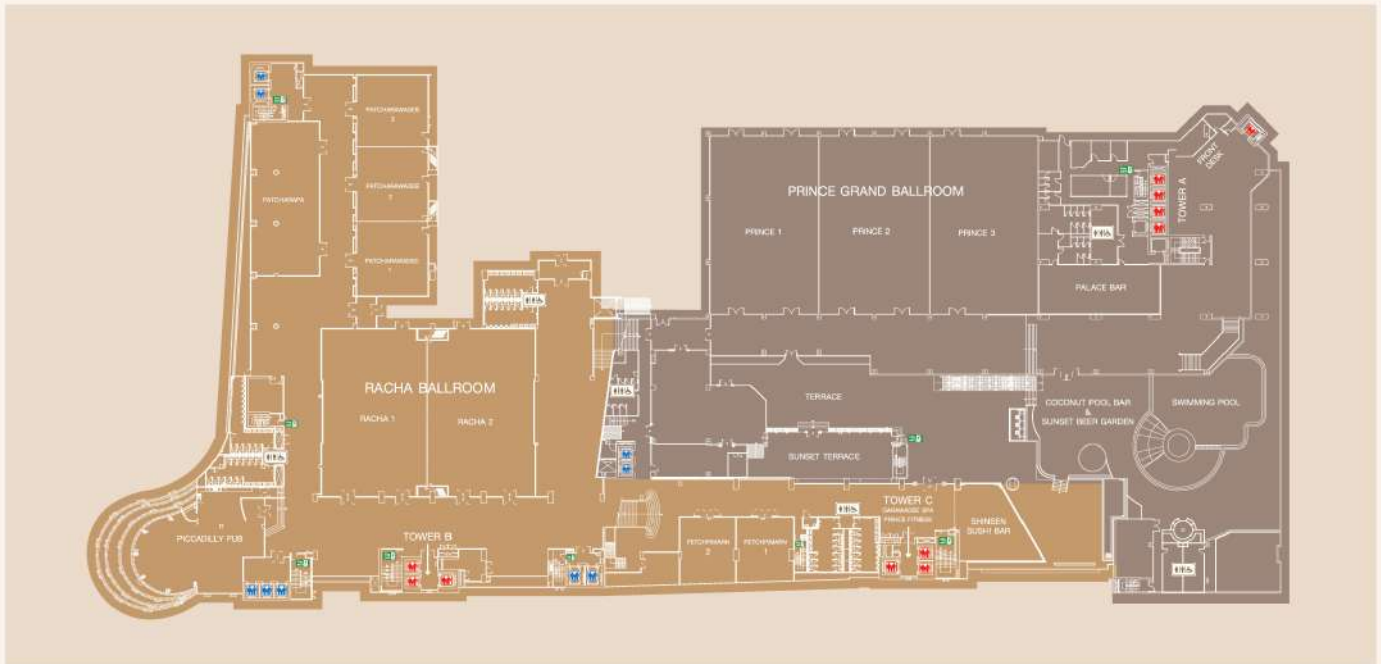

MEETING, EVENT
&
WEDDINGS

Our Banquets, meetings and conference facilities can be arranged from small groups meeting up to 2,000 people or celebrate a grand wedding in any of 14 flexible function rooms equipped with the standard meeting requirements. The prime location in the heart of Bangkok gives you easy access to expressway and public transport.

WING 1
 WING 2

ผู้โดยสารห้องพัก
GUESTS ROOMS LIFT

ผู้โดยสารรถ
CAR PARK LIFT

ห้องน้ำ
TOILET

ทางออก
FIRE EXIT

Function Room	Square (M)	Meters	Ceiling Hight (M)	Classroom	Theater	Banquet	Cocktail
Prince Grand Ballroom	28x50	1400	7.50	800	1200	1000	1500
Prince 1-2-3	17x28	476	7.50	260	400	330	500
Prince 1+2,2+3	33x28	924	7.50	550	900	700	1000
Palace 1	7.5x14	105	2.50	50	80	60	120
Palace 2	8x17	136	2.50	60	100	80	150
Palace 3	7.5x7.5	56	2.50	30	50	30	50
Racha Ballroom	25x32	800	6.20	450	900	600	800
Racha 1-2	16x25	400	6.20	200	400	300	350
Patcharawadee Room	11x33	363	2.50	180	300	220	250
Patcharawadee 1-2-3	11x11	121	2.50	60	80	50	70
Patcharapa	10x23	230	2.50	100	160	150	180
Petchpiman 1-2	7x7.5	52	4.00	-	40	30	30

UNIQUE ROOMS WITH COMFORTS

A unique atmosphere of Thai culture and good value for price. The 744 spacious rooms combine the touch of decoration from classic Bangkok with the warmth and elegance of the City. Total of 4 towers occupied from 11th to 32nd floor with 8 different room types. The beautiful spaces at Prince Palace Hotel have become it the urban meeting point.

ROOM TYPE

Superior Room	35 sqm	425 rooms
Deluxe Room	45 sqm	30 rooms
Executive Suite	68 sqm	32 rooms
Suite with Living Room	60 sqm	140 rooms
2 Bedroom Suite	58 sqm	56 rooms
3 Bedroom Suite	95 sqm	56 rooms
Jacuzzi Suite	102 sqm	3 rooms
Presidential Suite	800 sqm	2 rooms